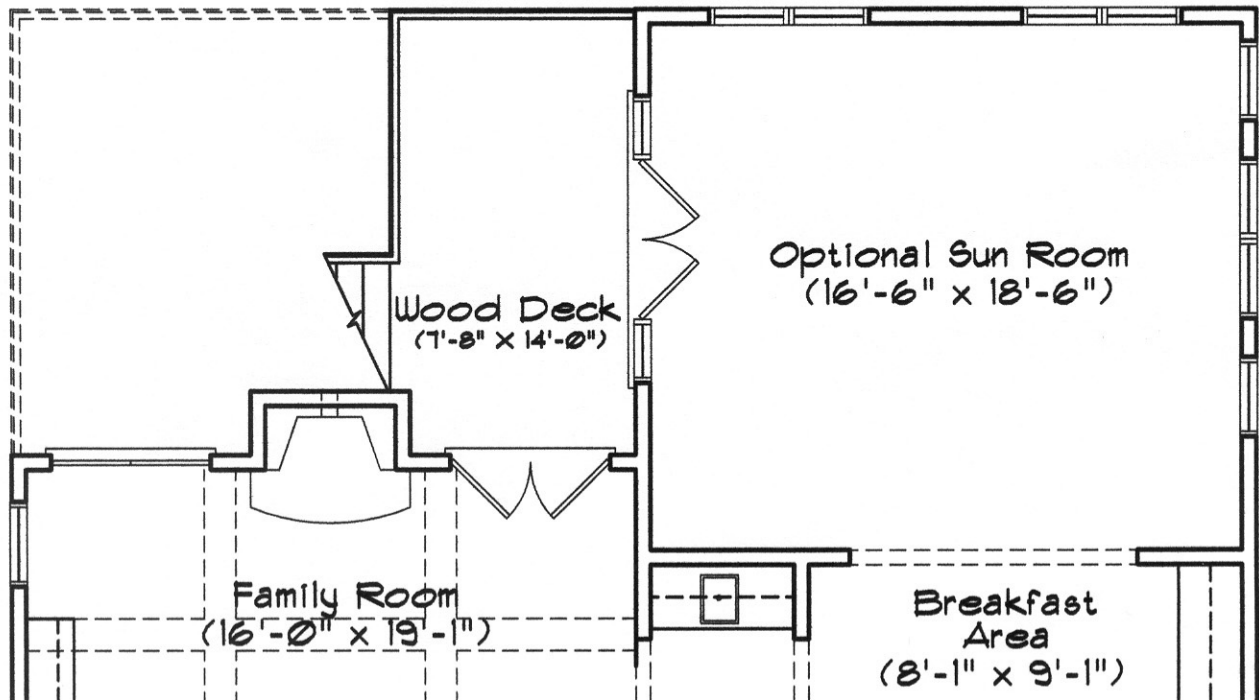

Soho - Main Level with Sun Room Option

Finished Sq. Ft.

Main Level -- 1533

Sun Room -- 341

Total -- 1874